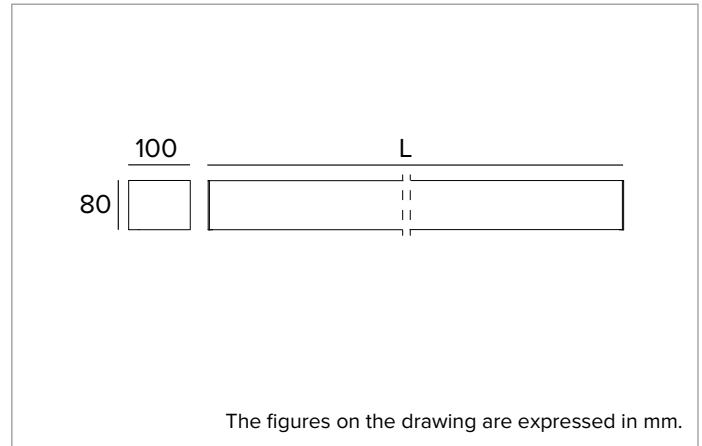

## Linear stand alone LED fixture for ceiling mounted or suspension installation

	4000K	H(m)	D(m)	E <sub>max</sub> (lx)
	Ra90		109°	
Fixture Power	82W	1	2.82	2111
Source Flux	5873lm	2	5.64	528
Fixture Flux	5873lm	3	8.46	235
Efficacy	72lm/W	4	11.28	132
G0301A I <sub>max</sub> =359cd/klm	I <sub>max</sub>	5	14.10	84